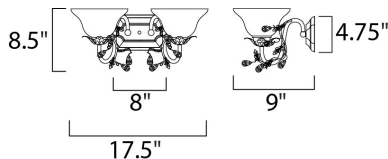

MEASUREMENTS

DIMENSION : 17.5" W x 8.5" H x 9" Ext
 BACK PLATE : 8" W x 4.75" H x 4.3" HCO
 HANGING WEIGHT : 3.75 lb

LAMPING

INPUT VOLTAGE : 120V
 BULB : 2 x 60W Incandescent E26 Medium , 120W Total
 BULB INCLUDED : (Not Included)
 DIMMABLE : Yes